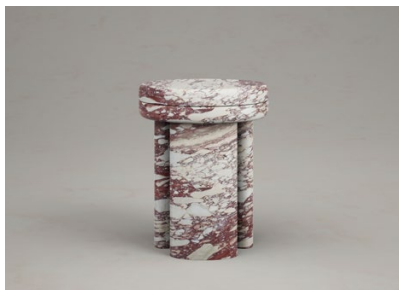

STUDIOTWENTYSEVEN

D5 STOOL BY **FRANCESCO BALZANO**
LIMITED EDITION 12
SERIAL NUMBER AND CERTIFICATE OF AUTHENTICITY
DOLCE COLLECTION

VIOLA MARBLE, BRECCIA ROSSO MASSO MARBLE
OR BRECCIA PERNICE MARBLE
PRODUCTION TIME 12-14 WEEKS
HANDCRAFTED IN FRANCE BY M EDITIONS

IN H 19.7 Ø 15.7
CM H 50 Ø 40

NEW YORK MIAMI LONDON BY APPOINTMENT ONLY ENQUIRE@STUDIOTWENTYSEVEN.COM WWW.STUDIOTWENTYSEVEN.COM

STUDIOTWENTYSEVEN

VIOLA
MARBLE

BRECCIA PERNICE
MARBLE

BRECCIA ROSSO MASSO
MARBLE