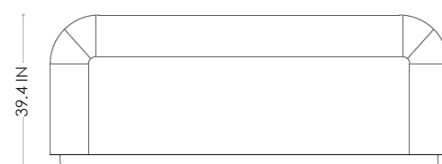

# STUDIOTWENTYSEVEN

KASBA SOFA BY **ANDREA BONINI** EXCLUSIVELY FOR STUDIOTWENTYSEVEN  
LIMITED EDITION 30  
SIGNED, SERIAL NUMBER AND CERTIFICATE OF AUTHENTICITY

FULLY UPHOLSTERED IN LORO PIANA LANE PREGIATE CASHMERE, LORO PIANA ALTAI LINEN,  
LORO PIANA MYSTIC RIVER LINEN, LORO PIANA CONNEMARA LINEN  
OR DEDAR ALEXANDER VELVET  
PRODUCTION TIME 12-14 WEEKS  
MADE IN ITALY

IN H 28.3 W 112.5 D 39.4 SH 17.3  
CM H 72 W 285 D 100 SH 44