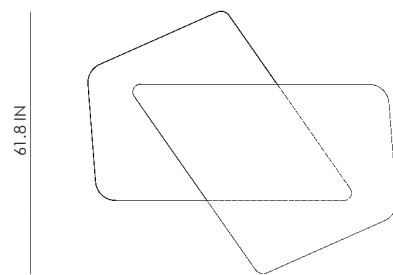

STUDIOTWENTYSEVEN

LS25 COFFEE TABLE BY **LUCA STEFANO** EXCLUSIVELY FOR STUDIOTWENTYSEVEN

ROMAN TRAVERTINE AND CANALETTO WALNUT
PRODUCTION TIME 10-12 WEEKS
MADE IN ITALY

IN H 11.8 W 72.8 D 61.8
CM H 30 W 185 D 157