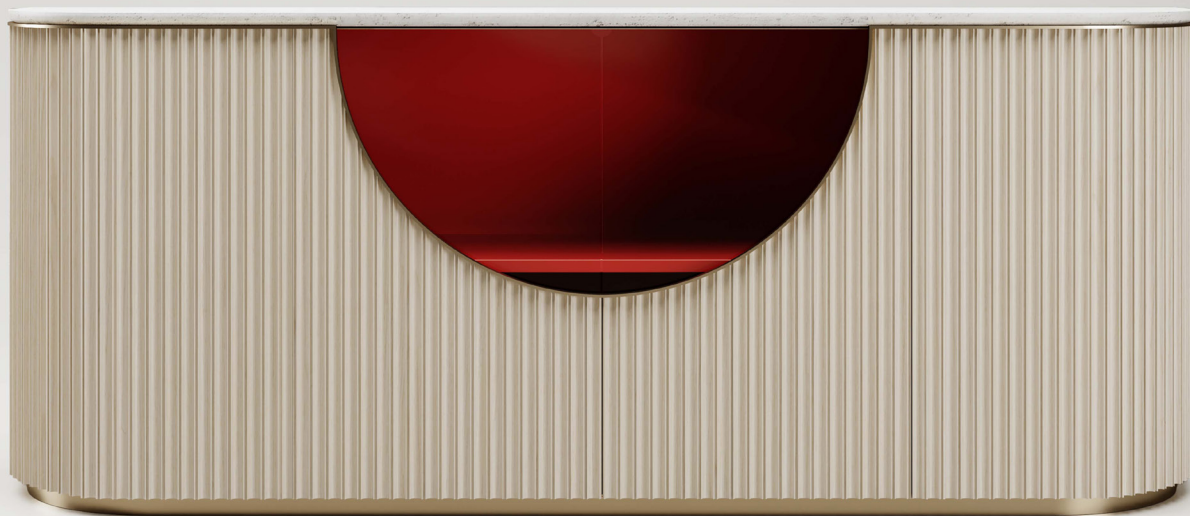

STUDIOTWENTYSEVEN

MELODY SIDEBOARD BY **ANDREA BONINI** EXCLUSIVELY FOR STUDIOTWENTYSEVEN
LIMITED EDITION 12
SIGNED, SERIAL NUMBER AND CERTIFICATE OF AUTHENTICITY

TOP IN PANDA WHITE MARBLE, CLASSIC PALISSANDRO MARBLE,
BLUE PALISSANDRO MARBLE, ROYAL PALISSANDRO MARBLE,
TRAVERTINE MARBLE OR VERDE ALPI MARBLE
EXTERIOR IN NOCE CANALETTO WOOD, OAK, OR LACQUERED WOOD
WITH EXTRA CLEAR OR BRONZE GLASS
GALVANIZED CHAMPAGNE GOLD OR SILVER DETAILS
TWO DOORS, TWO SHELVES
PRODUCTION TIME 12-14 WEEKS
MADE IN ITALY

IN H 37.4 W 91.3 D 19.6
CM H 95 W 232 D 50