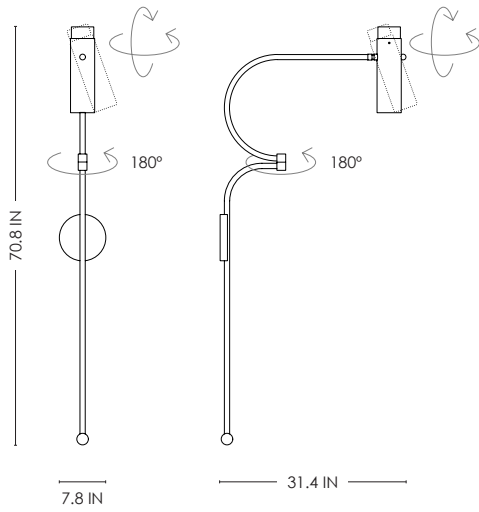

STUDIOTWENTYSEVEN

SOUTHSIDE WALL LAMP BY **ANDREA BONINI**
LIMITED EDITION 100
SIGNED, SERIAL NUMBER AND CERTIFICATE OF AUTHENTICITY
YEAR 2024

CHROME, BLACK NICKEL OR NATURAL BRASS
PRODUCTION TIME 12-14 WEEKS
HANDCRAFTED IN ITALY

IN H 70.8 W 7.8 D 31.4
CM H 180 W 20 D 80

STUDIOTWENTYSEVEN

CHROME
METAL

BLACK NICKEL
METAL

NATURAL BRASS
METAL