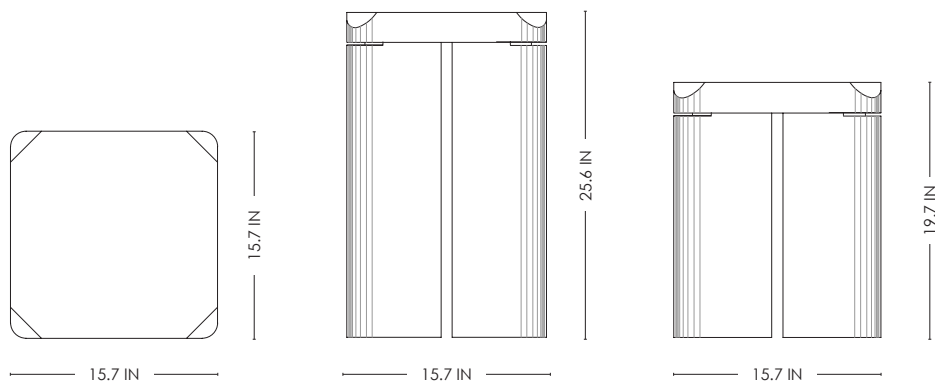

STUDIOTWENTYSEVEN

TENDER SIDE TABLES BY **ANDREA BONINI**
LIMITED EDITION 100
SIGNED, SERIAL NUMBER AND CERTIFICATE OF AUTHENTICITY
YEAR 2024

LIGHT OAK, PALISSANDRO WOOD, BLACK THERMAL OAK, AMERICAN WALNUT,
HONED CALACATTA MARBLE, PALISSANDRO TIGRATO MARBLE,
NERO MARQUINA MARBLE, VERDE ST. DENIS MARBLE OR TRAVERTINE
PRODUCTION TIME 12-14 WEEKS
HANDCRAFTED IN ITALY

TENDER SIDE TABLE LOW

IN H 19.7 W 15.7 D 15.7
CM H 50 W 40 D 40

TENDER SIDE TABLE HIGH

IN H 25.6 W 15.7 D 15.7
CM H 65 W 40 D 40

STUDIOTWENTYSEVEN

LIGHT OAK
WOOD

PALISSANDRO
WOOD

BLACK THERMAL OAK
WOOD