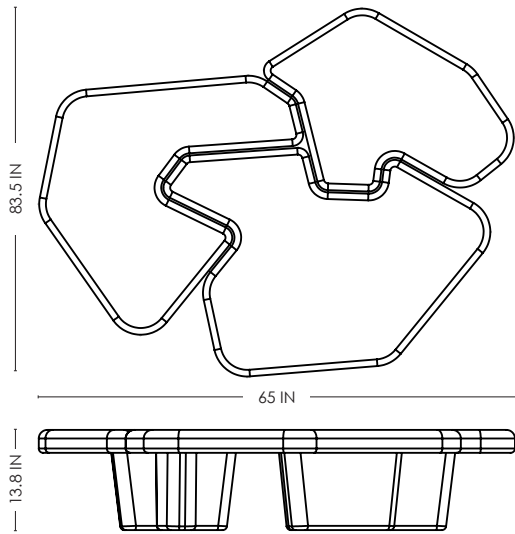

STUDIOTWENTYSEVEN