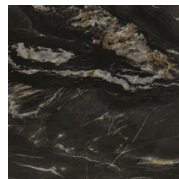

# STUDIOTWENTYSEVEN

**XLV ROUND TABLE BY ANDREA BONINI**  
LIMITED EDITION 100  
SIGNED, SERIAL NUMBER AND CERTIFICATE OF AUTHENTICITY  
YEAR 2024

TOP IN CALACATTA MARBLE, PALISSANDRO TIGRATO MARBLE,  
TROPICAL STORM MARBLE, VERDE ST. DENIS MARBLE OR TRAVERTINE  
POLISHED STEEL FRAME AND INNER LEG DETAILS  
PRODUCTION TIME 12-14 WEEKS  
HANDCRAFTED IN ITALY

# STUDIOTWENTYSEVEN

**CALACATTA**  
MARBLE

**TRAVERTINO**  
LIMESTONE

**PALISSANDRO TIGRATO**  
MARBLE

**TROPICAL STORM**  
MARBLE

**VERDE ST. DENIS**  
MARBLE

**POLISHED STEEL**  
METAL