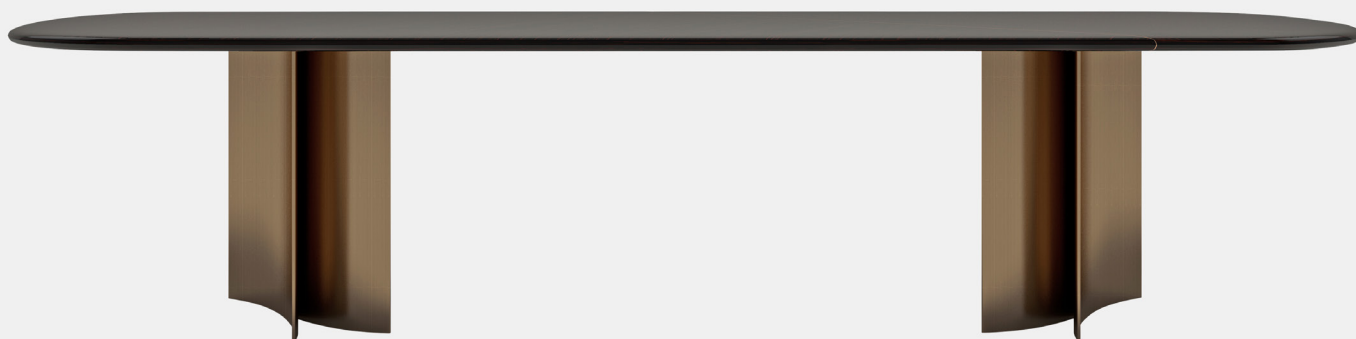

STUDIOTWENTYSEVEN

BRIDGET CONSOLE BY **THIERRY LEMAIRE**

HIGH GLOSS MACASSAR EBONY WOOD TOP
BRASS LEGS WITH BRONZE FINISH
POLISHED COPPER INSERT
PRODUCTION TIME 12-14 WEEKS
MADE IN FRANCE

IN H 33.5 W 102.4 D 15.7
CM H 85 W 260 D 40