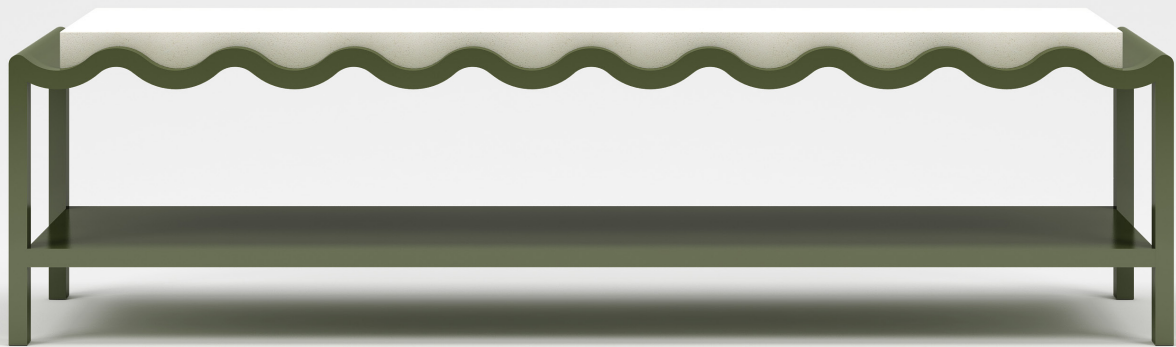

STUDIOTWENTYSEVEN

COLAGNE COFFEE TABLE BY **MAXIME BOUTILLIER** EXCLUSIVELY FOR STUDIOTWENTYSEVEN
LIMITED EDITION 30
SIGNED, SERIAL NUMBER AND CERTIFICATE OF AUTHENTICITY
MÉANDRE COLLECTION

CHAUVIGNY STONE TOP WITH HONED FINISH
LACQUERED WOOD BASE IN RED, BLUE OR GREEN WITH GLOSSY FINISH
PRODUCTION TIME 14 WEEKS
MADE IN FRANCE

IN H 15.7 W 61.8 D 23.6
CM H 40 W 157 D 60