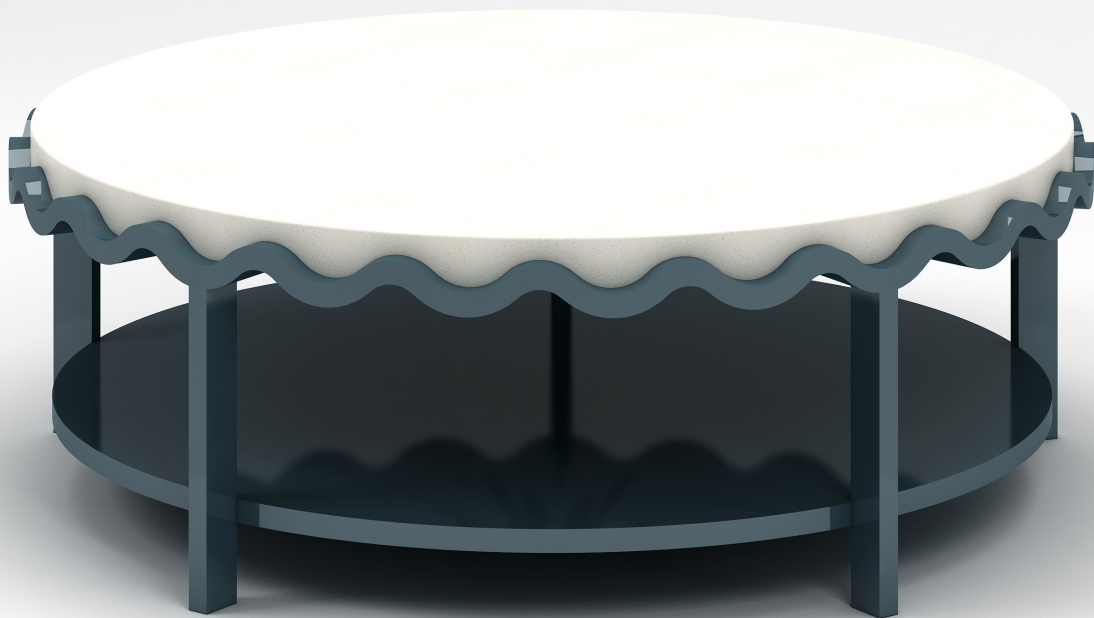

STUDIOTWENTYSEVEN

DURANCE COFFEE TABLE BY **MAXIME BOUTILLIER** EXCLUSIVELY FOR STUDIOTWENTYSEVEN
LIMITED EDITION 30
SIGNED, SERIAL NUMBER AND CERTIFICATE OF AUTHENTICITY
MÉANDRE COLLECTION

CHAUVIGNY STONE TOP WITH HONED FINISH
LACQUERED WOOD BASE IN RED, BLUE OR GREEN WITH GLOSSY FINISH
PRODUCTION TIME 14 WEEKS
MADE IN FRANCE

IN H 15.7 W 49.2 D 49.2
CM H 40 W 125 D 125