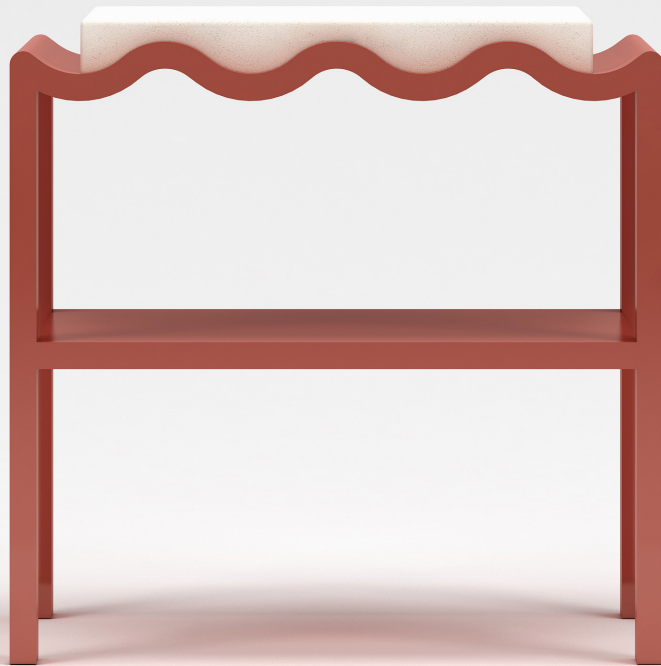

STUDIOTWENTYSEVEN

LUY SIDE TABLE BY **MAXIME BOUTILLIER** EXCLUSIVELY FOR STUDIOTWENTYSEVEN
LIMITED EDITION 30
SIGNED, SERIAL NUMBER AND CERTIFICATE OF AUTHENTICITY
MÉANDRE COLLECTION

CHAUVIGNY STONE TOP WITH HONED FINISH
LACQUERED WOOD BASE IN RED, BLUE OR GREEN WITH GLOSSY FINISH
PRODUCTION TIME 14 WEEKS
MADE IN FRANCE

IN H 23.6 W 24 D 17.7
CM H 60 W 61 D 45