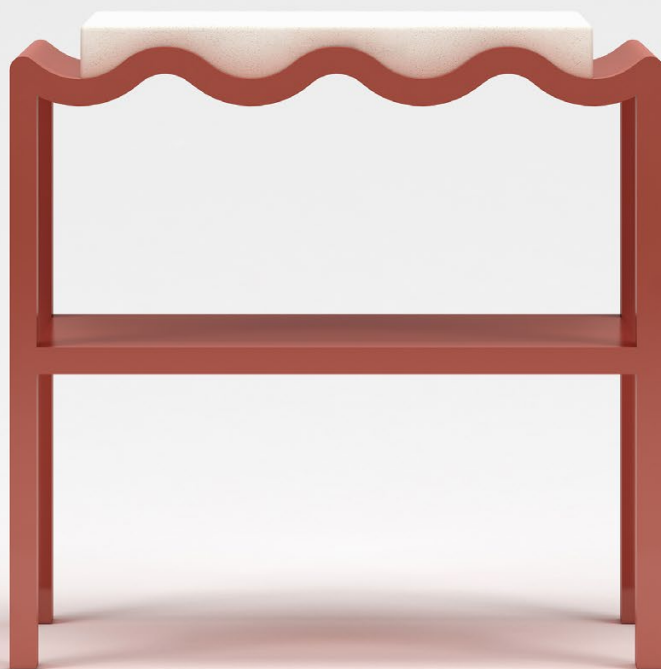

# STUDIOTWENTYSEVEN

LUY SIDE TABLE BY **MAXIME BOUTILLIER** EXCLUSIVELY FOR STUDIOTWENTYSEVEN  
LIMITED EDITION 30  
SIGNED, SERIAL NUMBER AND CERTIFICATE OF AUTHENTICITY  
MÉANDRE COLLECTION  
YEAR 2022

CHAUVIGNY STONE TOP WITH HONED FINISH  
LACQUERED WOOD BASE IN RED, BLUE OR GREEN WITH GLOSSY FINISH  
PRODUCTION TIME 14 WEEKS  
HANDCRAFTED IN FRANCE

IN H 23.6 W 24 D 17.7  
CM H 60 W 61 D 45