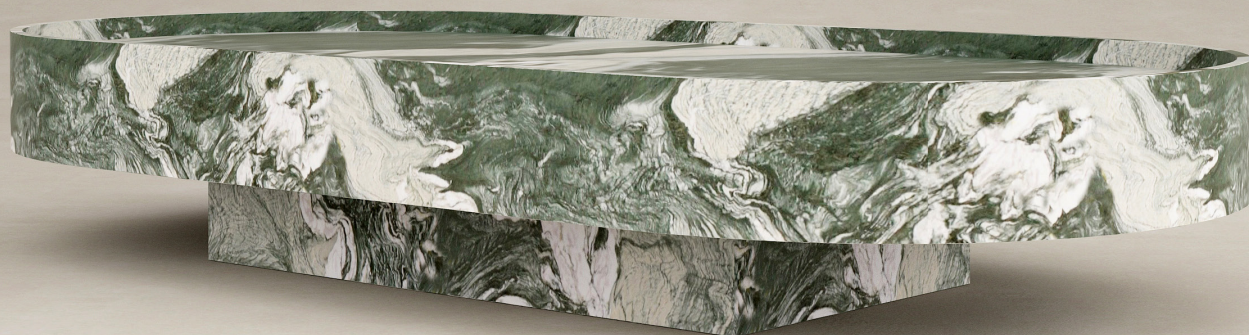

STUDIOTWENTYSEVEN

CO2 COFFEE TABLE BY **FRANCESCO BALZANO**
LIMITED EDITION 12
SERIAL NUMBER AND CERTIFICATE OF AUTHENTICITY
COMMEDIA COLLECTION

GREEN MARBLE
PRODUCTION TIME 12-14 WEEKS
MADE IN FRANCE BY ATELIERS SAINT-JACQUES