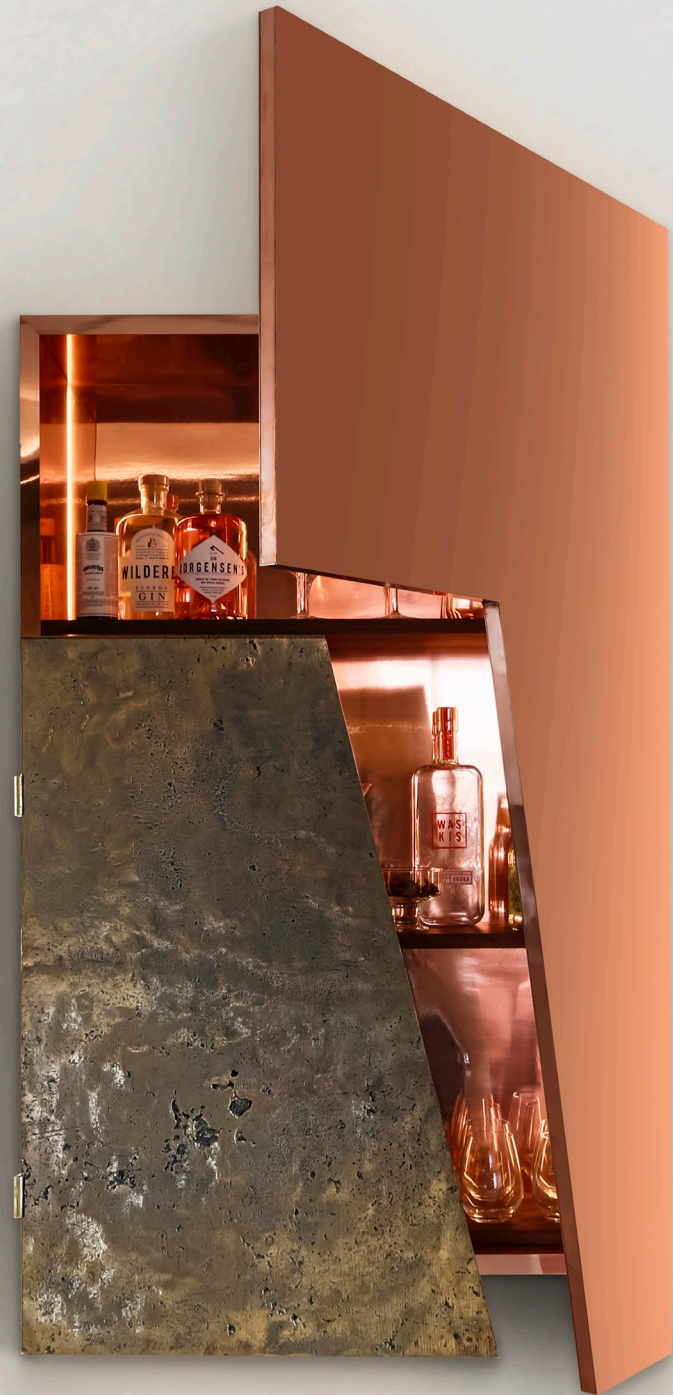

STUDIOTWENTYSEVEN

COMADA BAR CABINET BY **ADAM COURT** EXCLUSIVELY FOR STUDIOTWENTYSEVEN
LIMITED EDITION 20
SIGNED, SERIAL NUMBER AND CERTIFICATE OF AUTHENTICITY

MIRROR POLISHED COPPER EXTERIOR AND INTERIOR
SAND CAST BRASS LEFT DOOR
THREE WALNUT SHELVES
LED LIGHT DETAIL IN BACK LEFT AND RIGHT INTERIOR
WALL MOUNTED
PRODUCTION TIME 16-18 WEEKS
MADE IN PORTUGAL

IN H 55.1 W 31.5 D 13.1
CM H 140 W 80 D 33.5

NEW YORK MIAMI LONDON BY APPOINTMENT ONLY ENQUIRE@STUDIOTWENTYSEVEN.COM WWW.STUDIOTWENTYSEVEN.COM