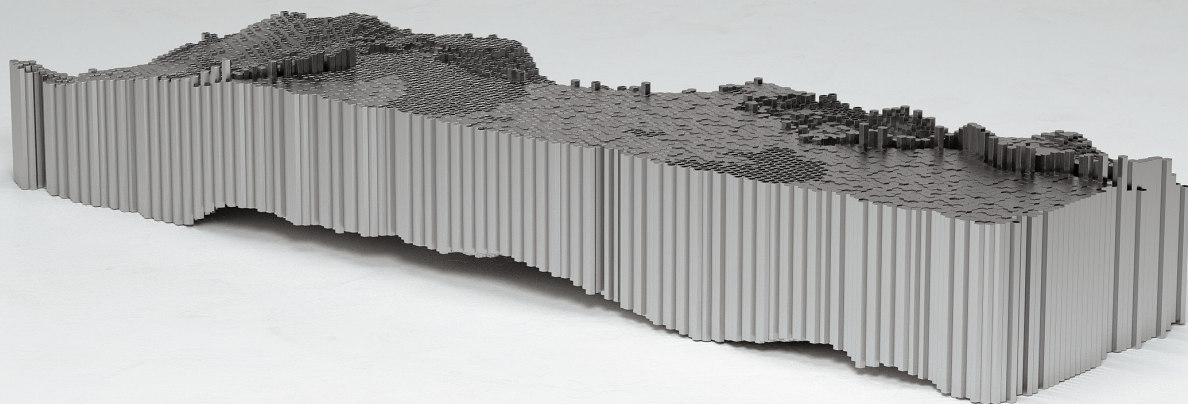

STUDIOTWENTYSEVEN

HEX 014 COFFEE TABLE BY **RAPHAEL CRESPIN**
LIMITED EDITION 8 + 4AP
SIGNED, SERIAL NUMBER AND CERTIFICATE OF AUTHENTICITY

STAINLESS STEEL OR BRONZE-COLORED STAINLESS STEEL HEXAGONAL RODS
PRODUCTION TIME 12-14 WEEKS
MADE IN FRANCE

IN H 13.8 W 78.7 D 21.6
CM H 35 W 200 D 55