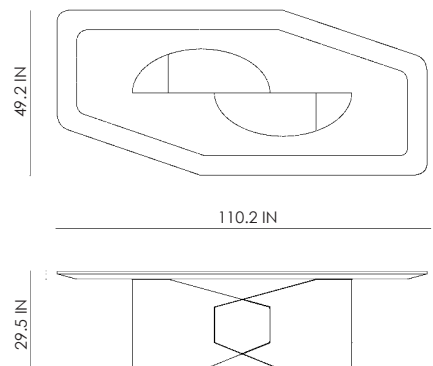

STUDIOTWENTYSEVEN

LS26A TABLE BY **LUCA STEFANO**

BLACK MARBLE TOP
BLACK MARBLE AND POLISHED STAINLESS STEEL BASE
PRODUCTION TIME 10-12 WEEKS
MADE IN ITALY

IN H 29.5 W 110.2 D 49.2
CM H 75 W 280 D 125