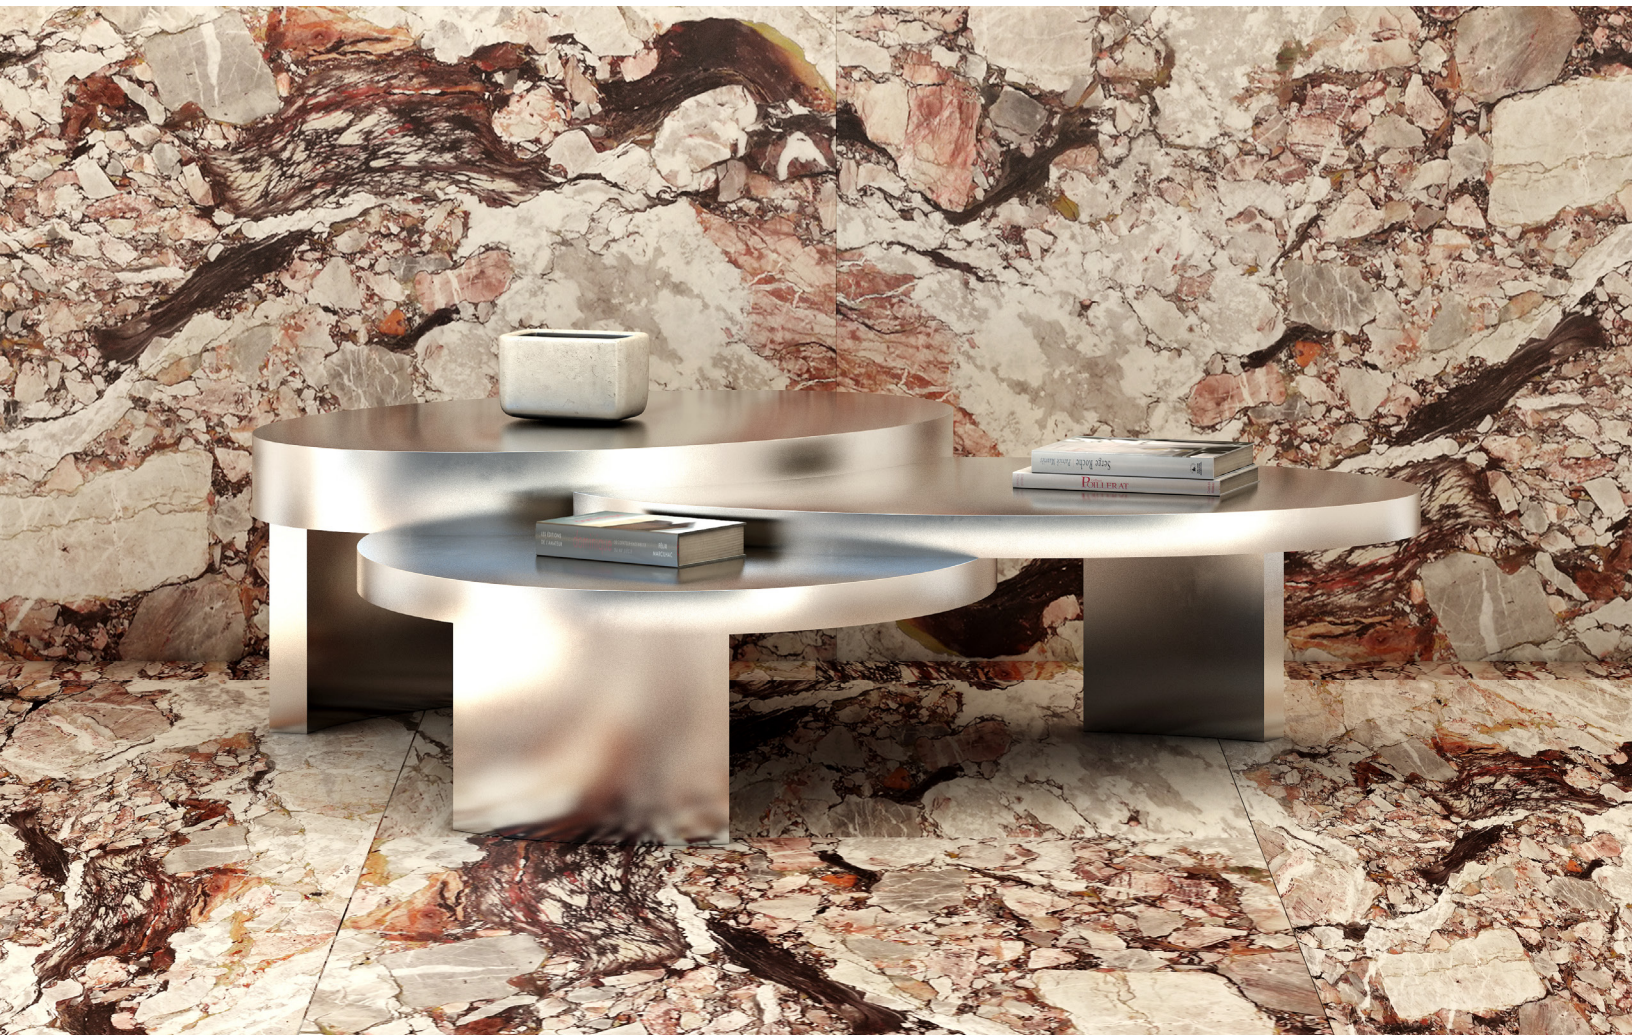

STUDIOTWENTYSEVEN

LOTUS COFFEE TABLE BY **MAXIME BOUTILLIER** EXCLUSIVELY FOR STUDIOTWENTYSEVEN
LIMITED EDITION 30
SIGNED, SERIAL NUMBER AND CERTIFICATE OF AUTHENTICITY
NYMPHÉA COLLECTION

STAINLESS STEEL
PRODUCTION TIME 12-14 WEEKS
MADE IN FRANCE

IN H 16.7 W 62 D 55.3
CM H 42.5 W 157.5 D 140.5