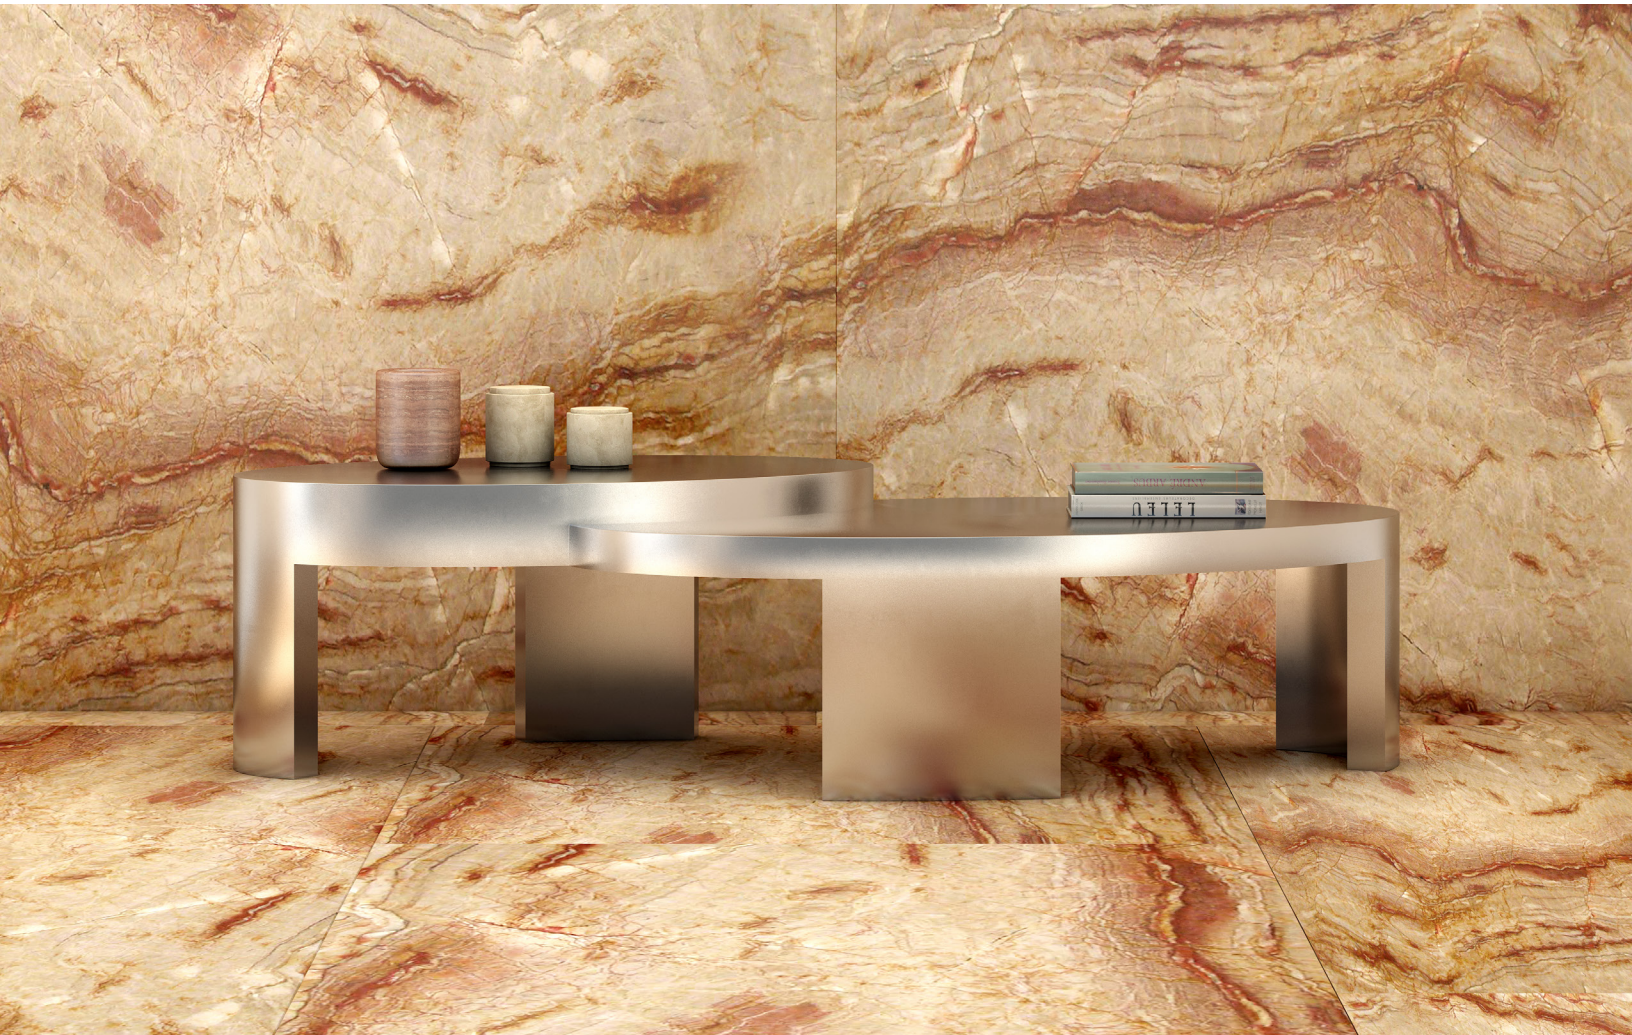

STUDIOTWENTYSEVEN

NÉNUPHAR COFFEE TABLE BY **MAXIME BOUTILLIER** EXCLUSIVELY FOR STUDIOTWENTYSEVEN
LIMITED EDITION 30
SIGNED, SERIAL NUMBER AND CERTIFICATE OF AUTHENTICITY
NYMPHÉA COLLECTION

STAINLESS STEEL
PRODUCTION TIME 12-14 WEEKS
MADE IN FRANCE

IN H 15.7 W 63 D 31.5
CM H 40 W 160 D 80