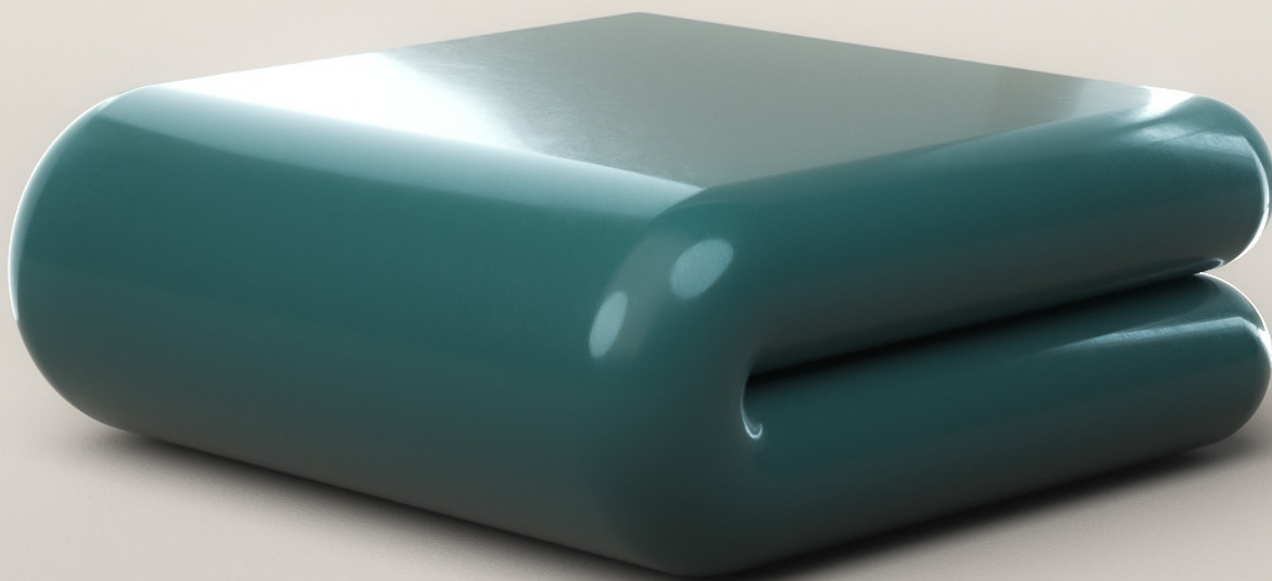

STUDIOTWENTYSEVEN

CHUBBY LACQUER COFFEE TABLE BY **ARTHUR VALLIN**
NUMBERED EDITION

LACQUERED WOOD WITH GLOSSY FINISH
PRODUCTION TIME 16-18 WEEKS
HANDCRAFTED IN FRANCE

IN H 13.8 W 35.5 D 35.5
CM H 35 W 90.2 D 90.2