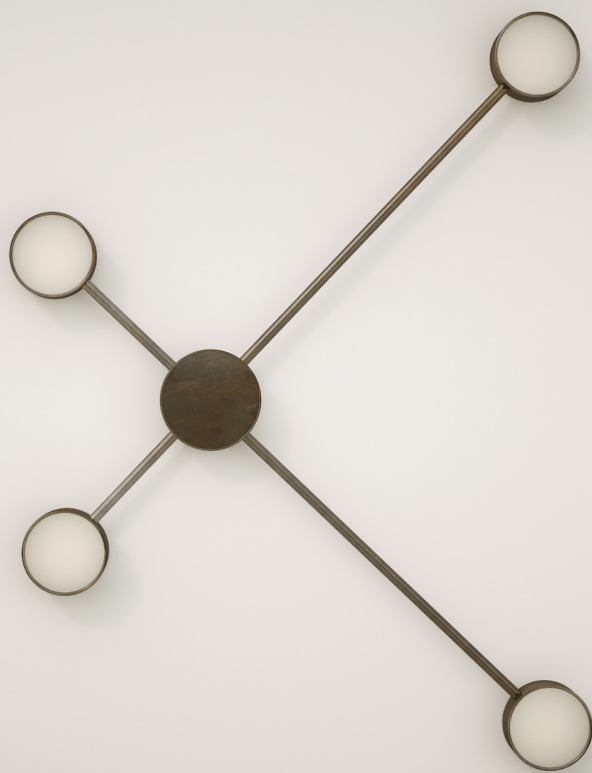

STUDIOTWENTYSEVEN

LS08A WALL LAMP BY **LUCA STEFANO** EXCLUSIVELY FOR STUDIOTWENTYSEVEN

BURNISHED BRASS STRUCTURE
OPALINE GLASS
LED DRIVER DIMMABLE
OUTPUT 16W
2700 K 2240 LUMEN
PRODUCTION TIME 10-12 WEEKS
MADE IN ITALY

IN H 50 W 37.7 D 3.3
CM H 127 W 96 D 8.5