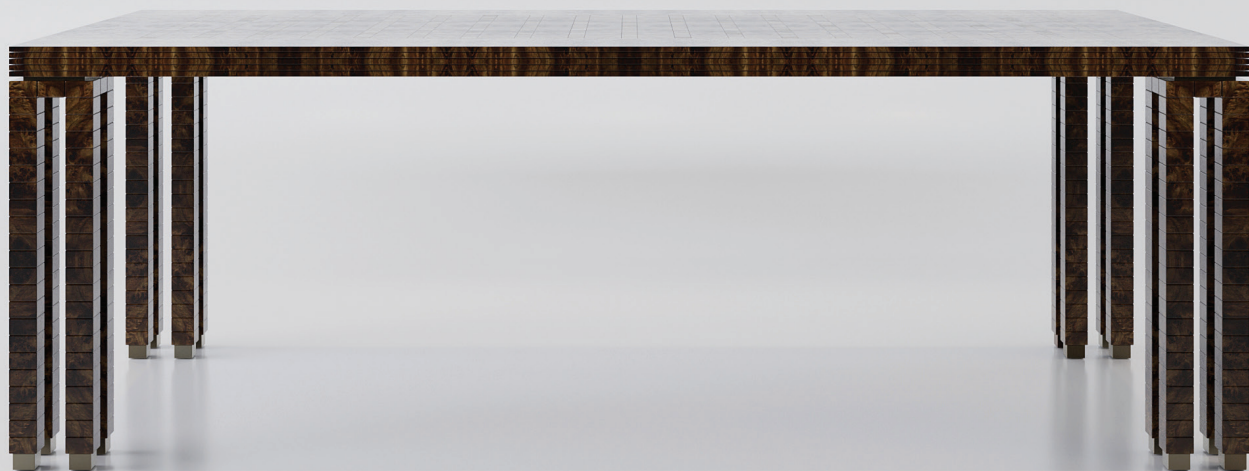

# STUDIOTWENTYSEVEN

GLIA TABLE BY **FEINE**

BLACK MAPPA BURL  
ANTIQUÉ BRASS DETAILS  
PRODUCTION TIME 8-10 WEEKS  
MADE IN TURKEY

IN H 29.5 W 86.6 D 39.3  
CM H 75 W 220 D 100

**NEW YORK MIAMI LONDON**

BY APPOINTMENT ONLY