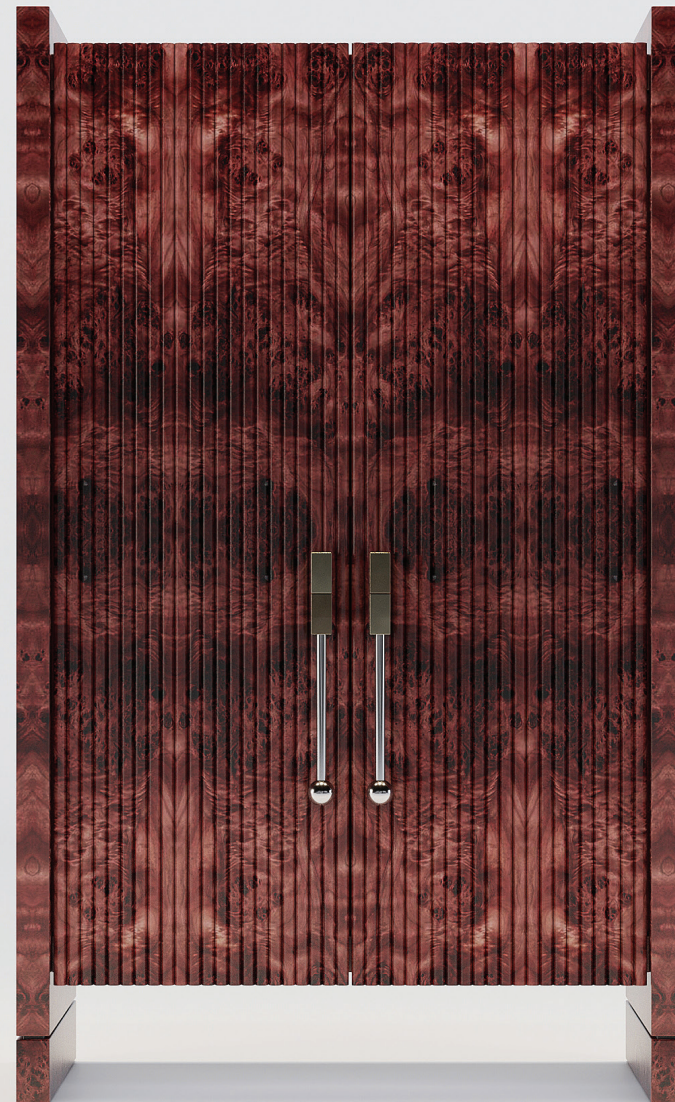

STUDIOTWENTYSEVEN

LUCE CABINET BY **FEINE**

MAPPA BURL WOOD WITH SPECIAL COATING
RED VELVET COATED INTERIOR SHELVES
BRASS AND CHROME HANDLES
PRODUCTION TIME 8-10 WEEKS
MADE IN TURKEY

IN H 63 W 39,3 D 19,6
CM H 160 W 100 D 50