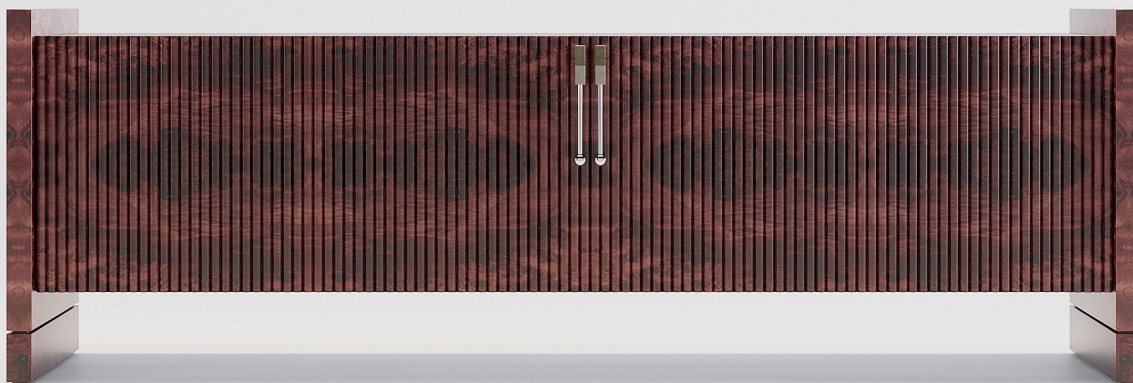

STUDIOTWENTYSEVEN

LUCE SIDEBOARD BY FEINE

MAPPA BURL WOOD WITH SPECIAL COATING
RED VELVET COATED INTERIOR SHELVES
BRASS AND CHROME HANDLES
PRODUCTION TIME 8-10 WEEKS
MADE IN TURKEY

IN H 27.5 W 86.6 D 19.6
CM H 70 W 220 D 50