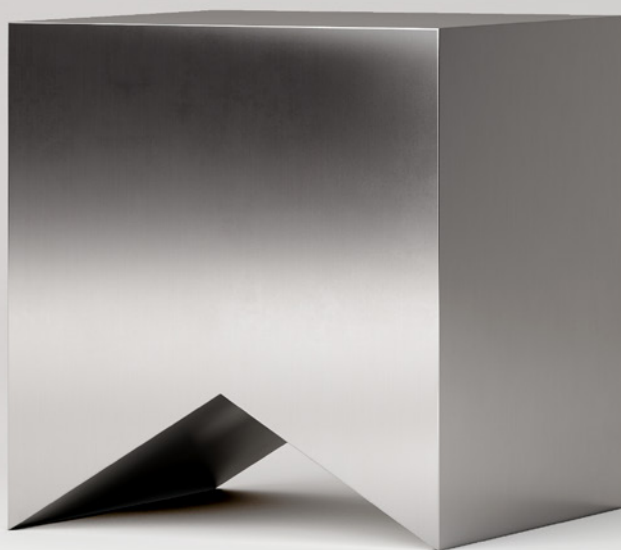

STUDIOTWENTYSEVEN

PRAHA 02 STOOL BY **MAXIME BOUTILLIER** EXCLUSIVELY TO STUDIOTWENTYSEVEN
LIMITED EDITION 30
SIGNED, SERIAL NUMBER AND CERTIFICATE OF AUTHENTICITY
RACINES COLLECTION

STAINLESS STEEL WITH BLURRED FINISH
PRODUCTION TIME 14-16 WEEKS
MADE IN FRANCE

IN H 15.5 W 15.3 D 39
CM H 42 W 39 D 13.5