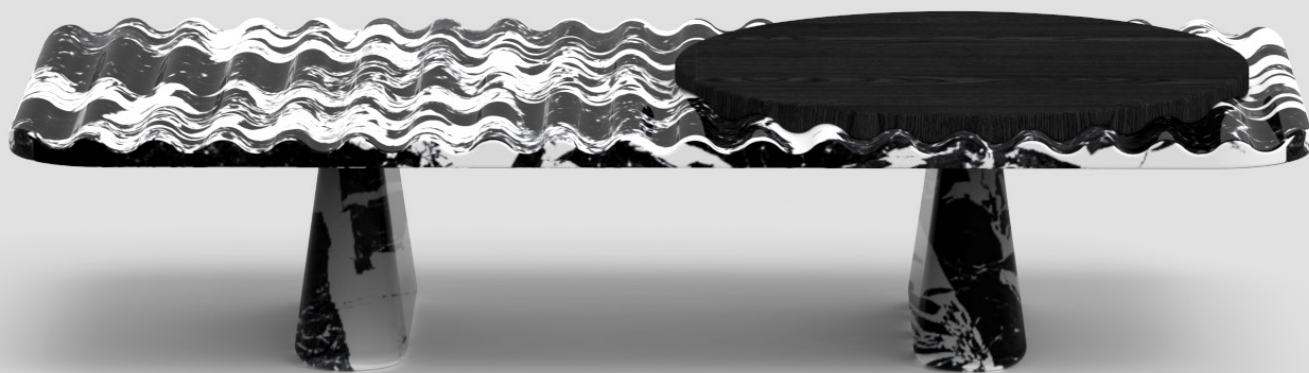

STUDIOTWENTYSEVEN

WAVE COFFEE TABLE BY **STAFFAN TOLLGARD & FILIPPO CASTELLANI**

THE REFINED WORKSHOP COLLECTION  
LIMITED EDITION 3 + 1 AP  
SIGNED, SERIAL NUMBER AND CERTIFICATE OF AUTHENTICITY  
WAVE COLLECTION

GRAND ANTIQUE MARBLE TOP AND LEGS  
BLACK STAINED OAK TRAY AND UNDERSIDE  
PRODUCTION TIME 12-14 WEEKS  
MADE IN SLOVENIA

IN H 13 W 60 D 31.5  
CM H 33 W 152 D 80

NEW YORK MIAMI LONDON BY APPOINTMENT ONLY ENQUIRE@STUDIOTWENTYSEVEN.COM WWW.STUDIOTWENTYSEVEN.COM