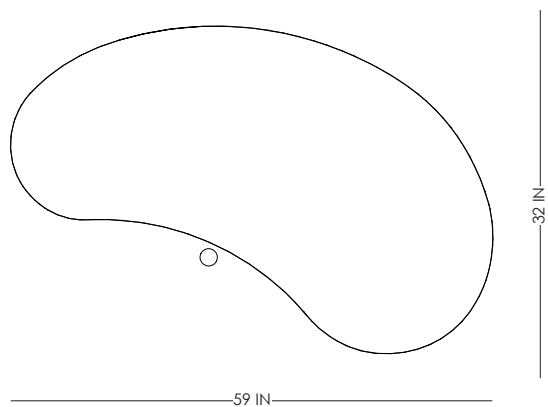

# STUDIOTWENTYSEVEN

ARY BEDSIDE TABLE BY **EMMANUELLE SIMON**

BURL OAK TOP  
FLUTED OAK BASE  
ONE DRAWER WITH KNOB IN NATURAL BRONZE  
PRODUCTION TIME 20-22 WEEKS  
MADE IN FRANCE

IN H 15.7 W 23.2 D 12.6  
CM H 40 W 59 D 32