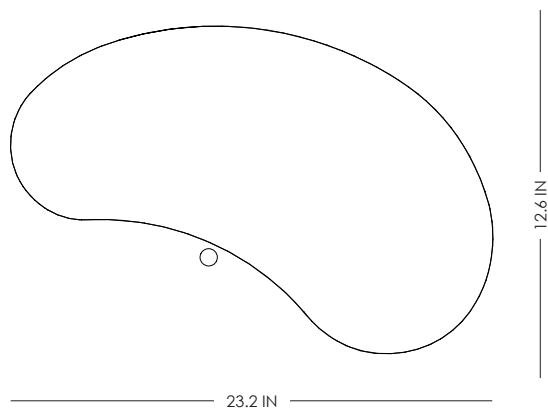

STUDIOTWENTYSEVEN

ARY BEDSIDE TABLE BY **EMMANUELLE SIMON**

BURL OAK TOP
FLUTED OAK BASE
ONE DRAWER WITH KNOB IN NATURAL BRONZE
PRODUCTION TIME 12-14 WEEKS
MADE IN ITALY

IN H 15.7 W 23.2 D 12.6
CM H 40 W 59 D 32