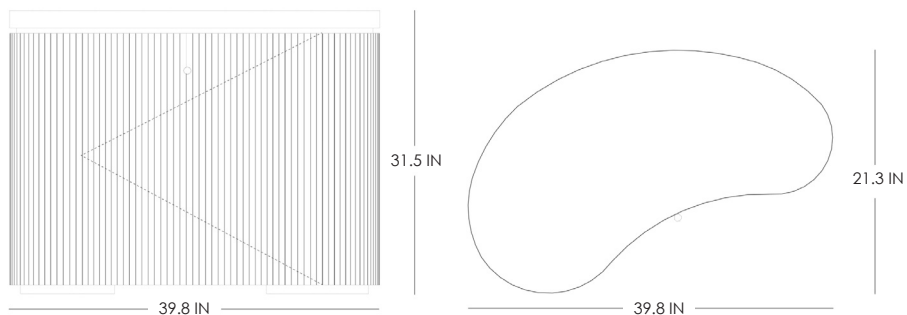

## ARY BUFFET CABINET BY EMMANUELLE SIMON

BURL OAK TOP  
FLUTED OAK BASE  
ONE DOOR WITH KNOB IN NATURAL BRONZE  
DOOR OPENS TO THE RIGHT  
PRODUCTION TIME 20-22 WEEKS  
MADE IN ITALY

IN H 31.5 W 39.8 D 21.3  
CM H 80 W 101 D 54