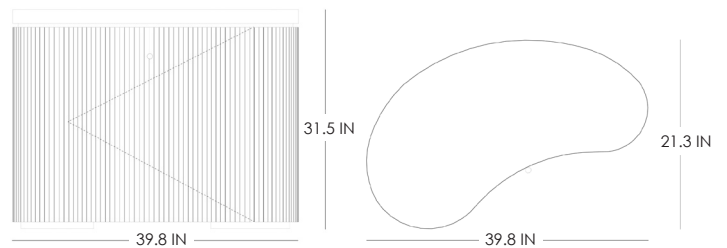

STUDIOTWENTYSEVEN

ARY BUFFET CABINET BY EMMANUELLE SIMON

BURL OAK TOP
FLUTED OAK BASE
ONE DOOR WITH KNOB IN NATURAL BRONZE
DOOR OPENS TO THE RIGHT
PRODUCTION TIME 12-14 WEEKS
MADE IN ITALY

IN H 31.5 W 39.8 D 21.3
CM H 80 W 101 D 54