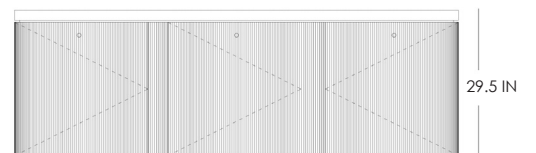

STUDIOTWENTYSEVEN

ARY SIDEBOARD 3 WAVES BY EMMANUELLE SIMON

BURL OAK TOP
FLUTED OAK BASE
THREE DOORS WITH KNOBS IN NATURAL BRONZE
LEFT AND CENTER DOORS OPEN TO THE LEFT
RIGHT DOOR OPENS TO THE RIGHT
PRODUCTION TIME 12-14 WEEKS
MADE IN ITALY

IN H 29.5 W 87.4 D 19.6
CM H 75 W 222 D 50

STUDIOTWENTYSEVEN

BURL OAK
TOP

FLUTED OAK
BASE