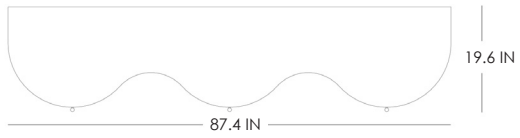

STUDIOTWENTYSEVEN

ARY SIDEBOARD 3 WAVES BY EMMANUELLE SIMON

BURL OAK TOP
FLUTED OAK BASE
THREE DOORS WITH KNOBS IN NATURAL BRONZE
LEFT AND CENTER DOORS OPEN TO THE LEFT
RIGHT DOOR OPENS TO THE RIGHT
PRODUCTION TIME 12-14 WEEKS
MADE IN ITALY

IN H 29.5 W 87.4 D 19.6
CM H 75 W 222 D 50

STUDIOTWENTYSEVEN

BURL OAK
TOP

FLUTED OAK
BASE