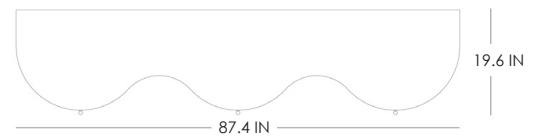

STUDIOTWENTYSEVEN

ARY SIDEBOARD 3 WAVES BY EMMANUELLE SIMON

BURL OAK TOP
FLUTED OAK BASE
THREE DOORS WITH KNOBS IN NATURAL BRONZE
LEFT AND CENTER DOORS OPEN TO THE LEFT
RIGHT DOOR OPENS TO THE RIGHT
PRODUCTION TIME 12-14 WEEKS
MADE IN ITALY

IN H 29.5 W 87.4 D 19.6
CM H 75 W 222 D 50

STUDIOTWENTYSEVEN

BURL OAK
TOP

FLUTED OAK
BASE