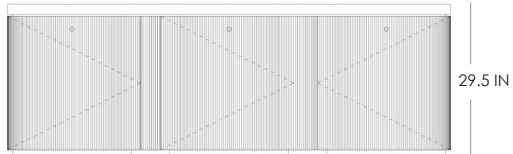

STUDIOTWENTYSEVEN

ARY SIDEBOARD 3 WAVES BY EMMANUELLE SIMON

BURL OAK TOP
FLUTED OAK BASE
THREE DOORS WITH KNOBS IN NATURAL BRONZE
LEFT AND CENTER DOORS OPEN TO THE LEFT
RIGHT DOOR OPENS TO THE RIGHT
PRODUCTION TIME 12-14 WEEKS
MADE IN ITALY

IN H 29.5 W 87.4 D 19.6
CM H 75 W 222 D 50

STUDIOTWENTYSEVEN

BURL OAK
TOP

FLUTED OAK
BASE