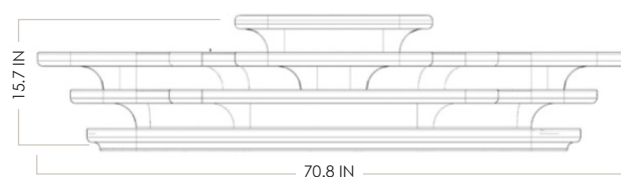

STUDIOTWENTYSEVEN

BABYLON LOW TABLE BY **PIERRE-YVES GUENEC** EXCLUSIVELY FOR STUDIOTWENTYSEVEN
LIMITED EDITION 12
SIGNED, SERIAL NUMBER AND CERTIFICATE OF AUTHENTICITY

TRAVERTINE BASE WITH PATINATED AGED BRONZE CENTRE DETAIL
PALISSANDRE MARBLE BASE WITH PATINATED AGED BRONZE CENTRE DETAIL
GRAND ANTIQUE MARBLE BASE WITH PATINATED AGED BRONZE CENTRE DETAIL
PRODUCTION TIME 14-16 WEEKS
MADE IN FRANCE BY ATELIERS SAINT-JACQUES

IN H 15.7 W 70.8 D 70.8
CM H 40 W 180 D 180