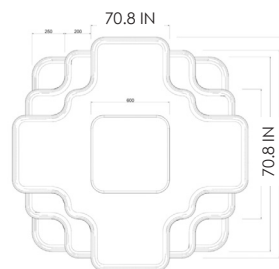

STUDIOTWENTYSEVEN

BABYLON LOW TABLE BY **PIERRE-YVES GUENEC** EXCLUSIVELY FOR STUDIOTWENTYSEVEN
LIMITED EDITION 12
SIGNED, SERIAL NUMBER AND CERTIFICATE OF AUTHENTICITY

TRAVERTINE BASE WITH PATINATED AGED BRONZE CENTRE DETAIL
PALISSANDRE MARBLE BASE WITH PATINATED AGED BRONZE CENTRE DETAIL
GRAND ANTIQUE MARBLE BASE WITH PATINATED AGED BRONZE CENTRE DETAIL
PRODUCTION TIME 14-16 WEEKS
MADE IN FRANCE BY ATELIERS SAINT-JACQUES

IN H 15.7 W 70.8 D 70.8
CM H 40 W 180 D 180