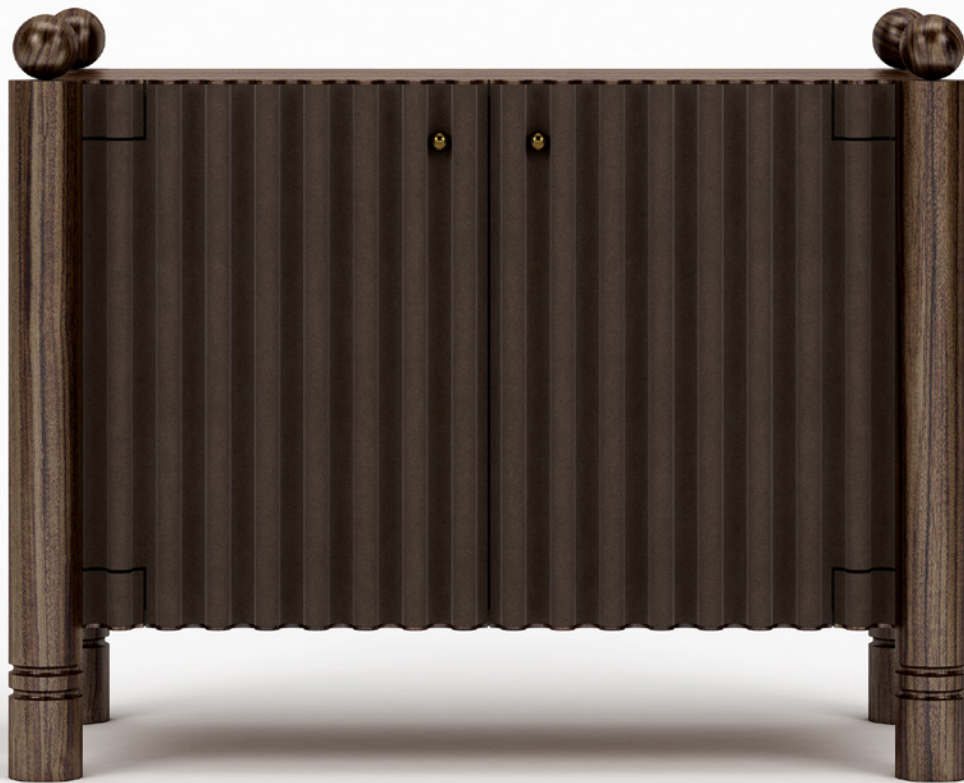

STUDIOTWENTYSEVEN

CHANTECLAIR SIDEBOARD BY **MAXIME BOUTILLIER**
LIMITED EDITION 30
SIGNED, SERIAL NUMBER AND CERTIFICATE OF AUTHENTICITY
PALAIS COLLECTION

EXTERIOR UPHOLSTERED IN ALEXANDER 114 BY DEDAR
DARK WALNUT FRAME
SOLID BRASS HANDLES
2 DOORS, 2 SHELVES
PRODUCTION TIME 14-16 WEEKS
MADE IN FRANCE

IN H 36.6 W 46.1 D 22.4
CM H 93 W 117 D 57