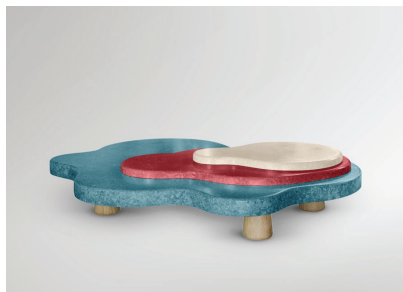

STUDIOTWENTYSEVEN

LAGOON LOW TABLE BY **REBECCA KÖRNER**

LAYERED SELENITE TOP AVAILABLE IN MONOCHROME OR COMBINED COLORWAYS
CONICAL SHAPED DRIED ENGLISH OAK LEGS WITH WAX FINISH
PRODUCTION TIME 16-18 WEEKS
MADE IN UNITED KINGDOM

LAGOON LOW TABLE SMALL

IN H 18 W 52 D 38.6
CM H 46 W 132 D 98

LAGOON LOW TABLE MEDIUM

IN H 18 W 61 D 45.7
CM H 46 W 155 D 116

LAGOON LOW TABLE LARGE

IN H 18 W 72 D 53.5
CM H 46 W 183 D 136

LAGOON LOW TABLE EXTRA LARGE

IN H 18 W 84.6 D 63
CM H 46 W 215 D 160

STUDIOTWENTYSEVEN

DAWN
CAFÉ AU LAIT, NUDE, DIRTY WHITE

AMBER
RUST, RASPBERRY PINK, NUDE

BLINK
KINGFISHER BLUE, WATERMELON, DIRTY WHITE

MARSH
PURPLE, FOREST GREEN, DIRTY WHITE