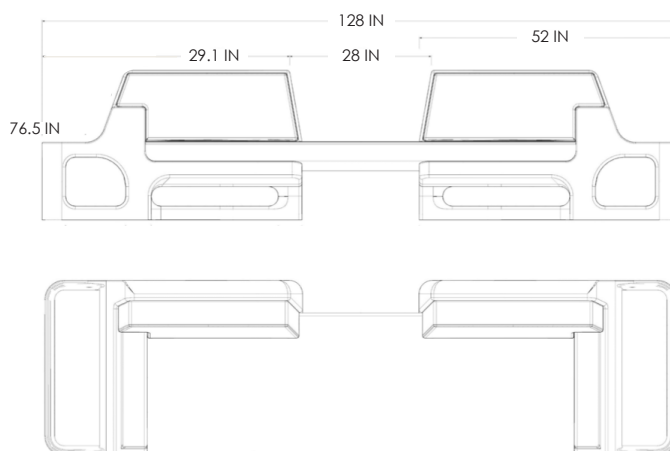

STUDIOTWENTYSEVEN

MEMPHIS SOFA BY **PIERRE-YVES GUENEC** EXCLUSIVELY FOR STUDIOTWENTYSEVEN
LIMITED EDITION 12
SIGNED, SERIAL NUMBER AND CERTIFICATE OF AUTHENTICITY

UPHOLSTERED IN LORO PIANA CASHMERE OR PERENNIALS FABRIC
ROMAN TRAVERTINE MARBLE, GRAND ANTIQUE MARBLE OR
PALISSANDRO MARBLE
PRODUCTION TIME 14-16 WEEKS
MADE IN FRANCE BY ATELIERS SAINT-JACQUES

IN H 30 W 128 D 35,5
CM H 76.5 W 325 D 90