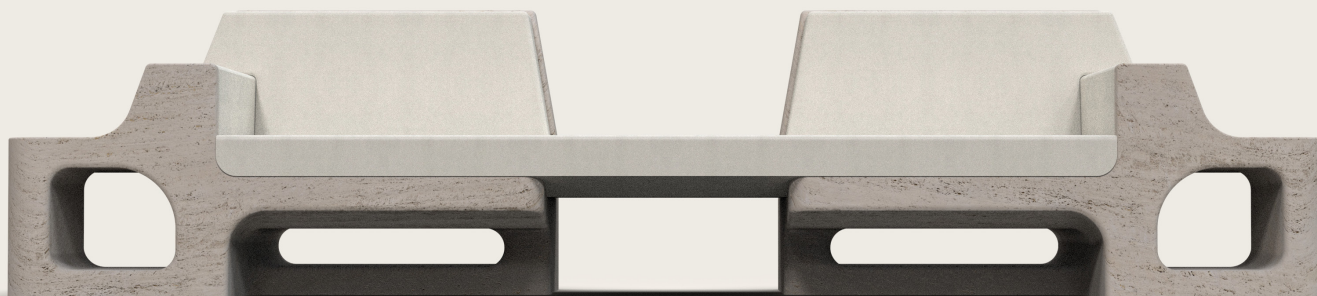

# STUDIOTWENTYSEVEN

MEMPHIS SOFA BY **PIERRE-YVES GUENEC** EXCLUSIVELY FOR STUDIOTWENTYSEVEN  
LIMITED EDITION 12  
SIGNED, SERIAL NUMBER AND CERTIFICATE OF AUTHENTICITY

UPHOLSTERED IN LORO PIANA CASHMERE OR PERENNIALS FABRIC  
ROMAN TRAVERTINE MARBLE, GRAND ANTIQUE MARBLE OR  
PALISSANDRO MARBLE  
PRODUCTION TIME 14-16 WEEKS  
MADE IN FRANCE BY ATELIERS SAINT-JACQUES

IN H 30 W 128 D 35,5  
CM H 76.5 W 325 D 90