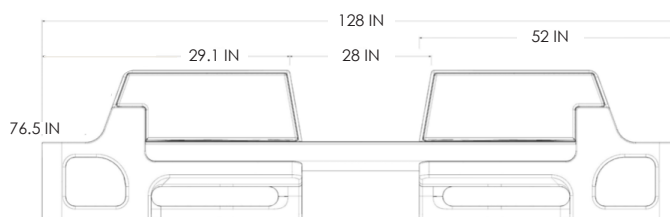

STUDIOTWENTYSEVEN

MEMPHIS SOFA BY **SOHWL** EXCLUSIVELY FOR STUDIOTWENTYSEVEN
LIMITED EDITION 12
SIGNED, SERIAL NUMBER AND CERTIFICATE OF AUTHENTICITY

UPHOLSTERED IN LORO PIANA CASHMERE OR PERENNIALS FABRIC
ROMAN TRAVERTINE MARBLE, GRAND ANTIQUE MARBLE OR
PALISSANDRO MARBLE
PRODUCTION TIME 14-16 WEEKS
MADE IN FRANCE BY ATELIERS SAINT-JACQUES

IN H 30 W 128 D 35,5
CM H 76.5 W 325 D 90