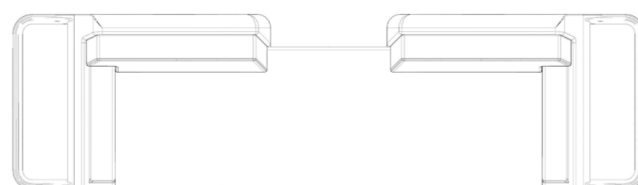

# STUDIOTWENTYSEVEN

MEMPHIS SOFA BY **SOHWL** EXCLUSIVELY FOR STUDIOTWENTYSEVEN  
LIMITED EDITION 12  
SIGNED, SERIAL NUMBER AND CERTIFICATE OF AUTHENTICITY

UPHOLSTERED IN LORO PIANA CASHMERE OR PERENNIALS FABRIC  
ROMAN TRAVERTINE MARBLE, GRAND ANTIQUE MARBLE OR  
PALISSANDRO MARBLE  
PRODUCTION TIME 14-16 WEEKS  
MADE IN FRANCE BY ATELIERS SAINT-JACQUES

IN H 30 W 128 D 35,5  
CM H 76.5 W 325 D 90