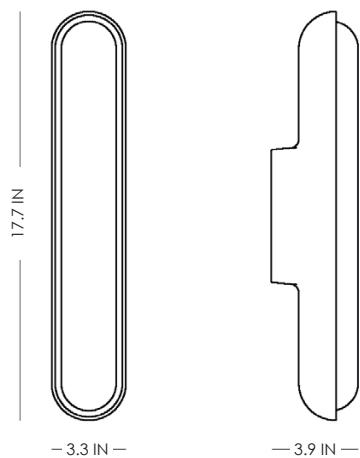

STUDIOTWENTYSEVEN

HOLLOW 3 SCONCE BY **BOLDIZAR SENTESKI** EXCLUSIVELY FOR STUDIOTWENTYSEVEN
NUMBERED EDITION
SIGNED, SERIAL NUMBER AND CERTIFICATE OF AUTHENTICITY

MIRROR POLISHED CAST ALUMINUM, LIGHT OR DARK PATINATED CAST BRONZE
INTEGRATED LED
12W
2700K
DIMMABLE
CE CERTIFIED
PRODUCTION TIME 8-10 WEEKS
MADE IN HUNGARY

IN H 17.7 W 3.3 D 3.9
CM H 45 W 8.5 D 10

STUDIOTWENTYSEVEN

MIRROR POLISHED
CAST ALUMINUM

LIGHT PATINATED
CAST BRONZE

DARK PATINATED
CAST BRONZE