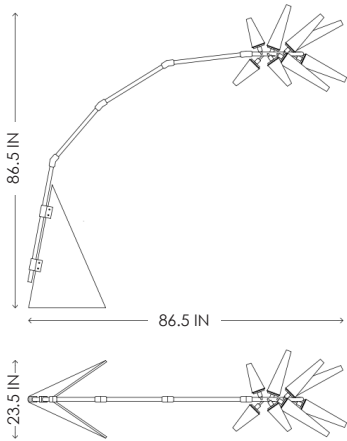

STUDIOTWENTYSEVEN

SHARD F2 FLOOR LAMP BY **NADER GAMMAS**

BRASS PATINA STEM
RUST PATINATED MILD STEEL BASE
OPAL FIBERGLASS SHADES
9X 8W, E27 BASE G16 BULBS
PHASE DIMMABLE
120/240V
PRODUCTION TIME 6-8 WEEKS
MADE IN UNITED ARAB EMIRATES

IN H 86.5 W 86.5 D 23.5
CM H 220 W 220 D 60