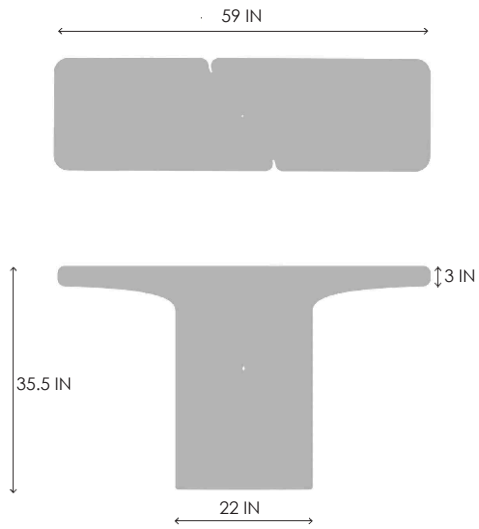

SILVER, OCEAN, ALABASTRINO OR ROMAN TRAVERTINE
PRODUCTION TIME 12-14 WEEKS
HANDCRAFTED IN FRANCE

IN H 35.5 W 59 D 17.7
CM H 90 W 150 D 45

STUDIOTWENTYSEVEN

SILVER
TRAVERTINE

OCEAN
TRAVERTINE

ALABASTRINO
TRAVERTINE