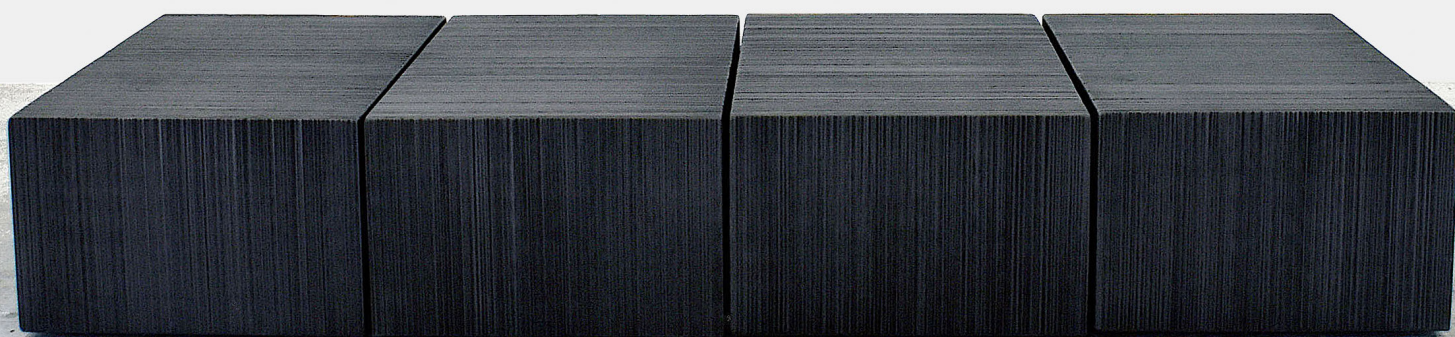

STUDIOTWENTYSEVEN

REVEAL BLOCK COFFEE TABLE 2 BY **JOHN ERIC BYERS**

BLACK LACQUERED HAND SAWN MAPLE
PRODUCTION TIME 14-16 WEEKS
MADE IN AMERICA

IN H 11 W 69 D 28
CM H 30 W 175.2 D 71.1

NEW YORK MIAMI LONDON BY APPOINTMENT ONLY ENQUIRE@STUDIOTWENTYSEVEN.COM WWW.STUDIOTWENTYSEVEN.COM