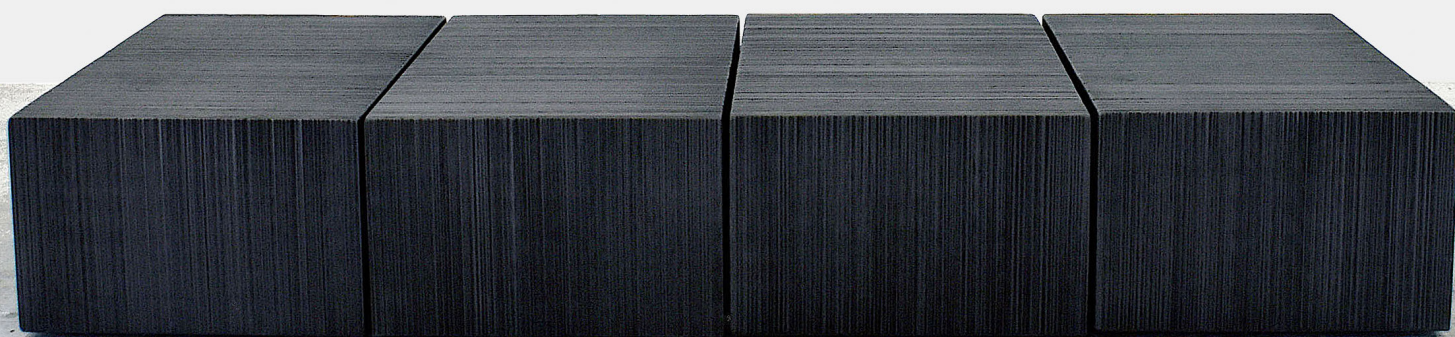

STUDIOTWENTYSEVEN

REVEAL BLOCK COFFEE TABLE 2 BY **JOHN ERIC BYERS**

HAND SAWN MAPLE
PRODUCTION TIME 8-10 WEEKS
MADE IN AMERICA

IN H 11 W 69 D 28
CM H 30 W 175.2 D 71.1

NEW YORK MIAMI LONDON

BY APPOINTMENT ONLY