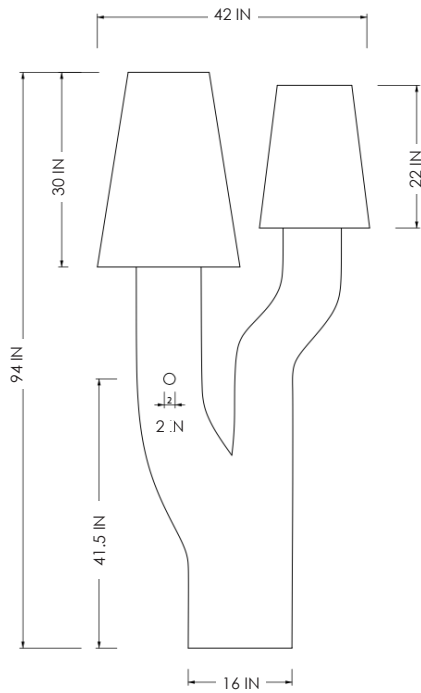

# STUDIOTWENTYSEVEN

RIFT FLOOR LAMP BY **BRENT WARR** EXCLUSIVELY FOR STUDIOTWENTYSEVEN  
LIMITED EDITION 12  
SIGNED, SERIAL NUMBER AND CERTIFICATE OF AUTHENTICITY

METAL, WOOD AND PLASTER  
E26 BULB  
4W  
2700K WARM LIGHT  
UL LISTED  
PRODUCTION TIME 10-12 WEEKS  
MADE IN AMERICA

IN H 94 W 42 D 22  
CM H 238.7 W 106.6 D 55.8