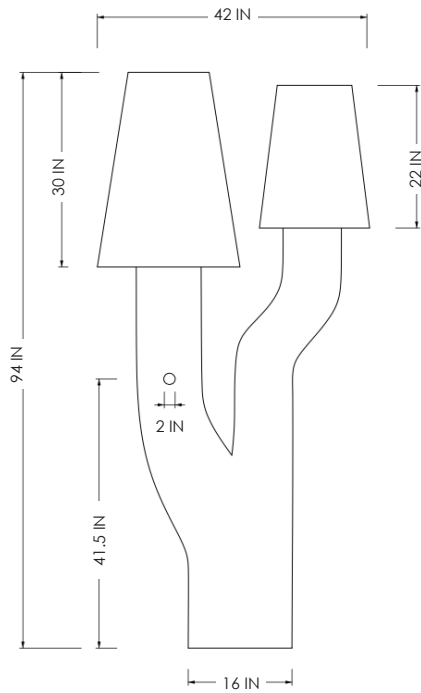

STUDIOTWENTYSEVEN

RIFT FLOOR LAMP BY **BRENT WARR** EXCLUSIVELY FOR STUDIOTWENTYSEVEN
LIMITED EDITION 12
SIGNED, SERIAL NUMBER AND CERTIFICATE OF AUTHENTICITY

METAL, WOOD AND PLASTER
E26 BULB
4W
2700K WARM LIGHT
UL LISTED
PRODUCTION TIME 10-12 WEEKS
MADE IN AMERICA

IN H 94 W 42 D 22
CM H 238.7 W 106.6 D 55.8