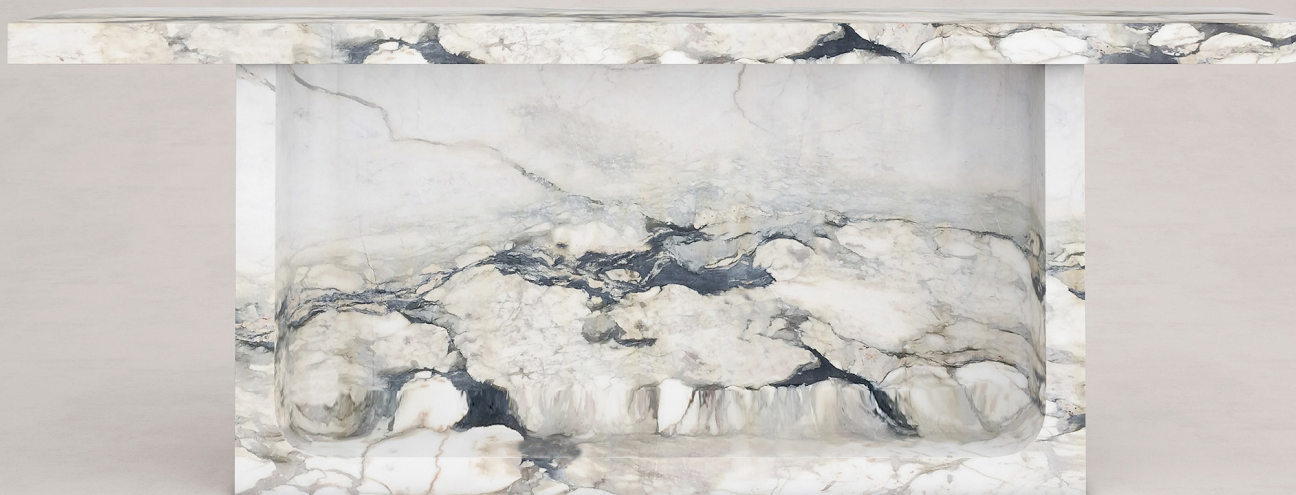

STUDIOTWENTYSEVEN

SIII5 CONSOLE BY **FRANCESCO BALZANO** EXCLUSIVELY FOR STUDIOTWENTYSEVEN
LIMITED EDITION 12
SIGNED, SERIAL NUMBER AND CERTIFICATE OF AUTHENTICITY
SWAN III COLLECTION

BRECCIA STAZZEMA MARBLE
PRODUCTION TIME 14-16 WEEKS
MADE IN FRANCE BY ATELIERS SAINT-JACQUES