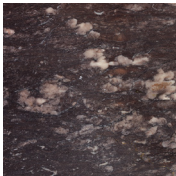

STUDIOTWENTYSEVEN

CAMILLO SIDE TABLE BY **PAUL DU PRÉ DE SAINT MAUR** EXCLUSIVELY FOR STUDIOTWENTYSEVEN
NUMBERED EDITION
SIGNED, SERIAL NUMBER AND CERTIFICATE OF AUTHENTICITY
CINQUECENTO COLLECTION

SANDED AND HONED VERT D'EAU MARBLE TOP AND BASE
RECLAIMED BRUSHED AND OILED OAK FRAME
PRODUCTION TIME 10-12 WEEKS
MADE IN FRANCE BY ATELIER BRIMBOIS

IN H 22.4 W 16.5 D 13
CM H 57 W 42 D 33

STUDIOTWENTYSEVEN

BURL OAK
OILED FINISHED

VERT D'EAU
MARBLE

DORÉ
MARBLE

PERLE DE NACRE
MARBLE

VIOLET ROYAL
MARBLE

GRIS
MARBLE

ROUGE
MARBLE