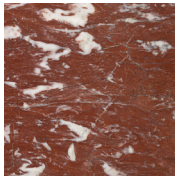

STUDIOTWENTYSEVEN

CAMILLO SIDE TABLE BY **PAUL DU PRÉ DE SAINT MAUR** EXCLUSIVELY FOR STUDIOTWENTYSEVEN
NUMBERED EDITION
SIGNED, SERIAL NUMBER AND CERTIFICATE OF AUTHENTICITY
CINQUECENTO COLLECTION

SANDED AND HONED VERT D'EAU MARBLE TOP AND BASE
RECLAIMED BRUSHED AND OILED OAK FRAME
PRODUCTION TIME 10-12 WEEKS
MADE IN FRANCE BY ATELIER BRIMBOIS

IN H 22.4 W 16.5 D 13
CM H 57 W 42 D 33

STUDIOTWENTYSEVEN

BURL OAK
OILED FINISHED

VERT D'EAU
MARBLE

DORÉ
MARBLE

PERLE DE NACRE
MARBLE

VIOLET ROYAL
MARBLE

GRIS
MARBLE

ROUGE
MARBLE