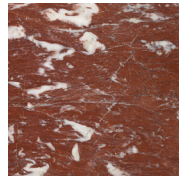

STUDIOTWENTYSEVEN

CAMILLO SIDE TABLE BY **PAUL DU PRÉ DE SAINT MAUR** EXCLUSIVELY FOR STUDIOTWENTYSEVEN
NUMBERED EDITION
SIGNED, SERIAL NUMBER AND CERTIFICATE OF AUTHENTICITY
CINQUECENTO COLLECTION

SANDED AND HONED VERT D'EAU MARBLE TOP AND BASE
RECLAIMED BRUSHED AND OILED OAK FRAME
PRODUCTION TIME 10-12 WEEKS
HANDMADE IN FRANCE BY ATELIER BRIMBOIS

IN H 22.4 W 16.5 D 13
CM H 57 W 42 D 33

STUDIOTWENTYSEVEN

NATURAL FINISH
OAK

OILED FINISH
OAK

VERT D'EAU
MARBLE

DORÉ
MARBLE

PERLE DE NACRE
MARBLE

VIOLET ROYAL
MARBLE

GRIS
MARBLE

ROUGE
MARBLE

BURL OAK
OILED FINISHED