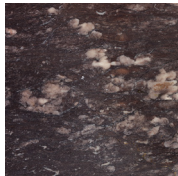

STUDIOTWENTYSEVEN

CAMILLO SIDE TABLE BY **PAUL DU PRÉ DE SAINT MAUR** EXCLUSIVELY FOR STUDIOTWENTYSEVEN
NUMBERED EDITION
SIGNED, SERIAL NUMBER AND CERTIFICATE OF AUTHENTICITY
CINQUECENTO COLLECTION

SANDED AND HONED VERT D'EAU MARBLE TOP AND BASE
RECLAIMED BRUSHED AND OILED OAK FRAME
PRODUCTION TIME 10-12 WEEKS
HANDMADE IN FRANCE BY ATELIER BRIMBOIS

IN H 22.4 W 16.5 D 13
CM H 57 W 42 D 33

STUDIOTWENTYSEVEN

NATURAL FINISH
OAK

OILED FINISH
OAK

VERT D'EAU
MARBLE

DORÉ
MARBLE

PERLE DE NACRE
MARBLE

VIOLET ROYAL
MARBLE

GRIS
MARBLE

ROUGE
MARBLE

BURL OAK
OILED FINISHED