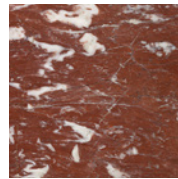

BURL OAK OR MARBLE TOP
RECLAIMED BRUSHED AND OILED OAK BASE
BRONZE SCULPTURES
PRODUCTION TIME 10-12 WEEKS
MADE IN FRANCE BY SUSSE FONDEUR

IN H 16.5 W 65.3 D 37.4
CM H 42 W 166 D 95

STUDIOTWENTYSEVEN

BURL OAK
OILED FINISHED

VERT D'EAU
MARBLE

DORÉ
MARBLE

PERLE DE NACRE
MARBLE

VIOLET ROYAL
MARBLE

GRIS
MARBLE

ROUGE
MARBLE