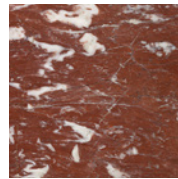

BURL OAK OR MARBLE TOP
RECLAIMED BRUSHED AND OILED OAK BASE
PATINATED BRONZE SCULPTURES
PRODUCTION TIME 10-12 WEEKS
MADE IN FRANCE BY ATELIER BRIMBOIS

IN H 16.5 W 65.3 D 37.4
CM H 42 W 166 D 95

STUDIOTWENTYSEVEN

BURL OAK
OILED FINISHED

VERT D'EAU
MARBLE

DORÉ
MARBLE

PERLE DE NACRE
MARBLE

VIOLET ROYAL
MARBLE

GRIS
MARBLE

ROUGE
MARBLE