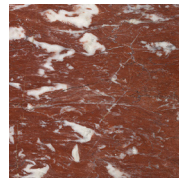

IN H 16.5 W 65.3 D 37.4
CM H 42 W 166 D 95

STUDIOTWENTYSEVEN

BURL OAK
OILED FINISHED

VERT D'EAU
MARBLE

DORÉ
MARBLE

PERLE DE NACRE
MARBLE

VIOLET ROYAL
MARBLE

GRIS
MARBLE

ROUGE
MARBLE