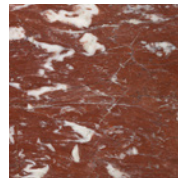

IN H 16.5 W 65.3 D 37.4
CM H 42 W 166 D 95

STUDIOTWENTYSEVEN

BURL OAK
OILED FINISHED

VERT D'EAU
MARBLE

DORÉ
MARBLE

PERLE DE NACRE
MARBLE

VIOLET ROYAL
MARBLE

GRIS
MARBLE

ROUGE
MARBLE